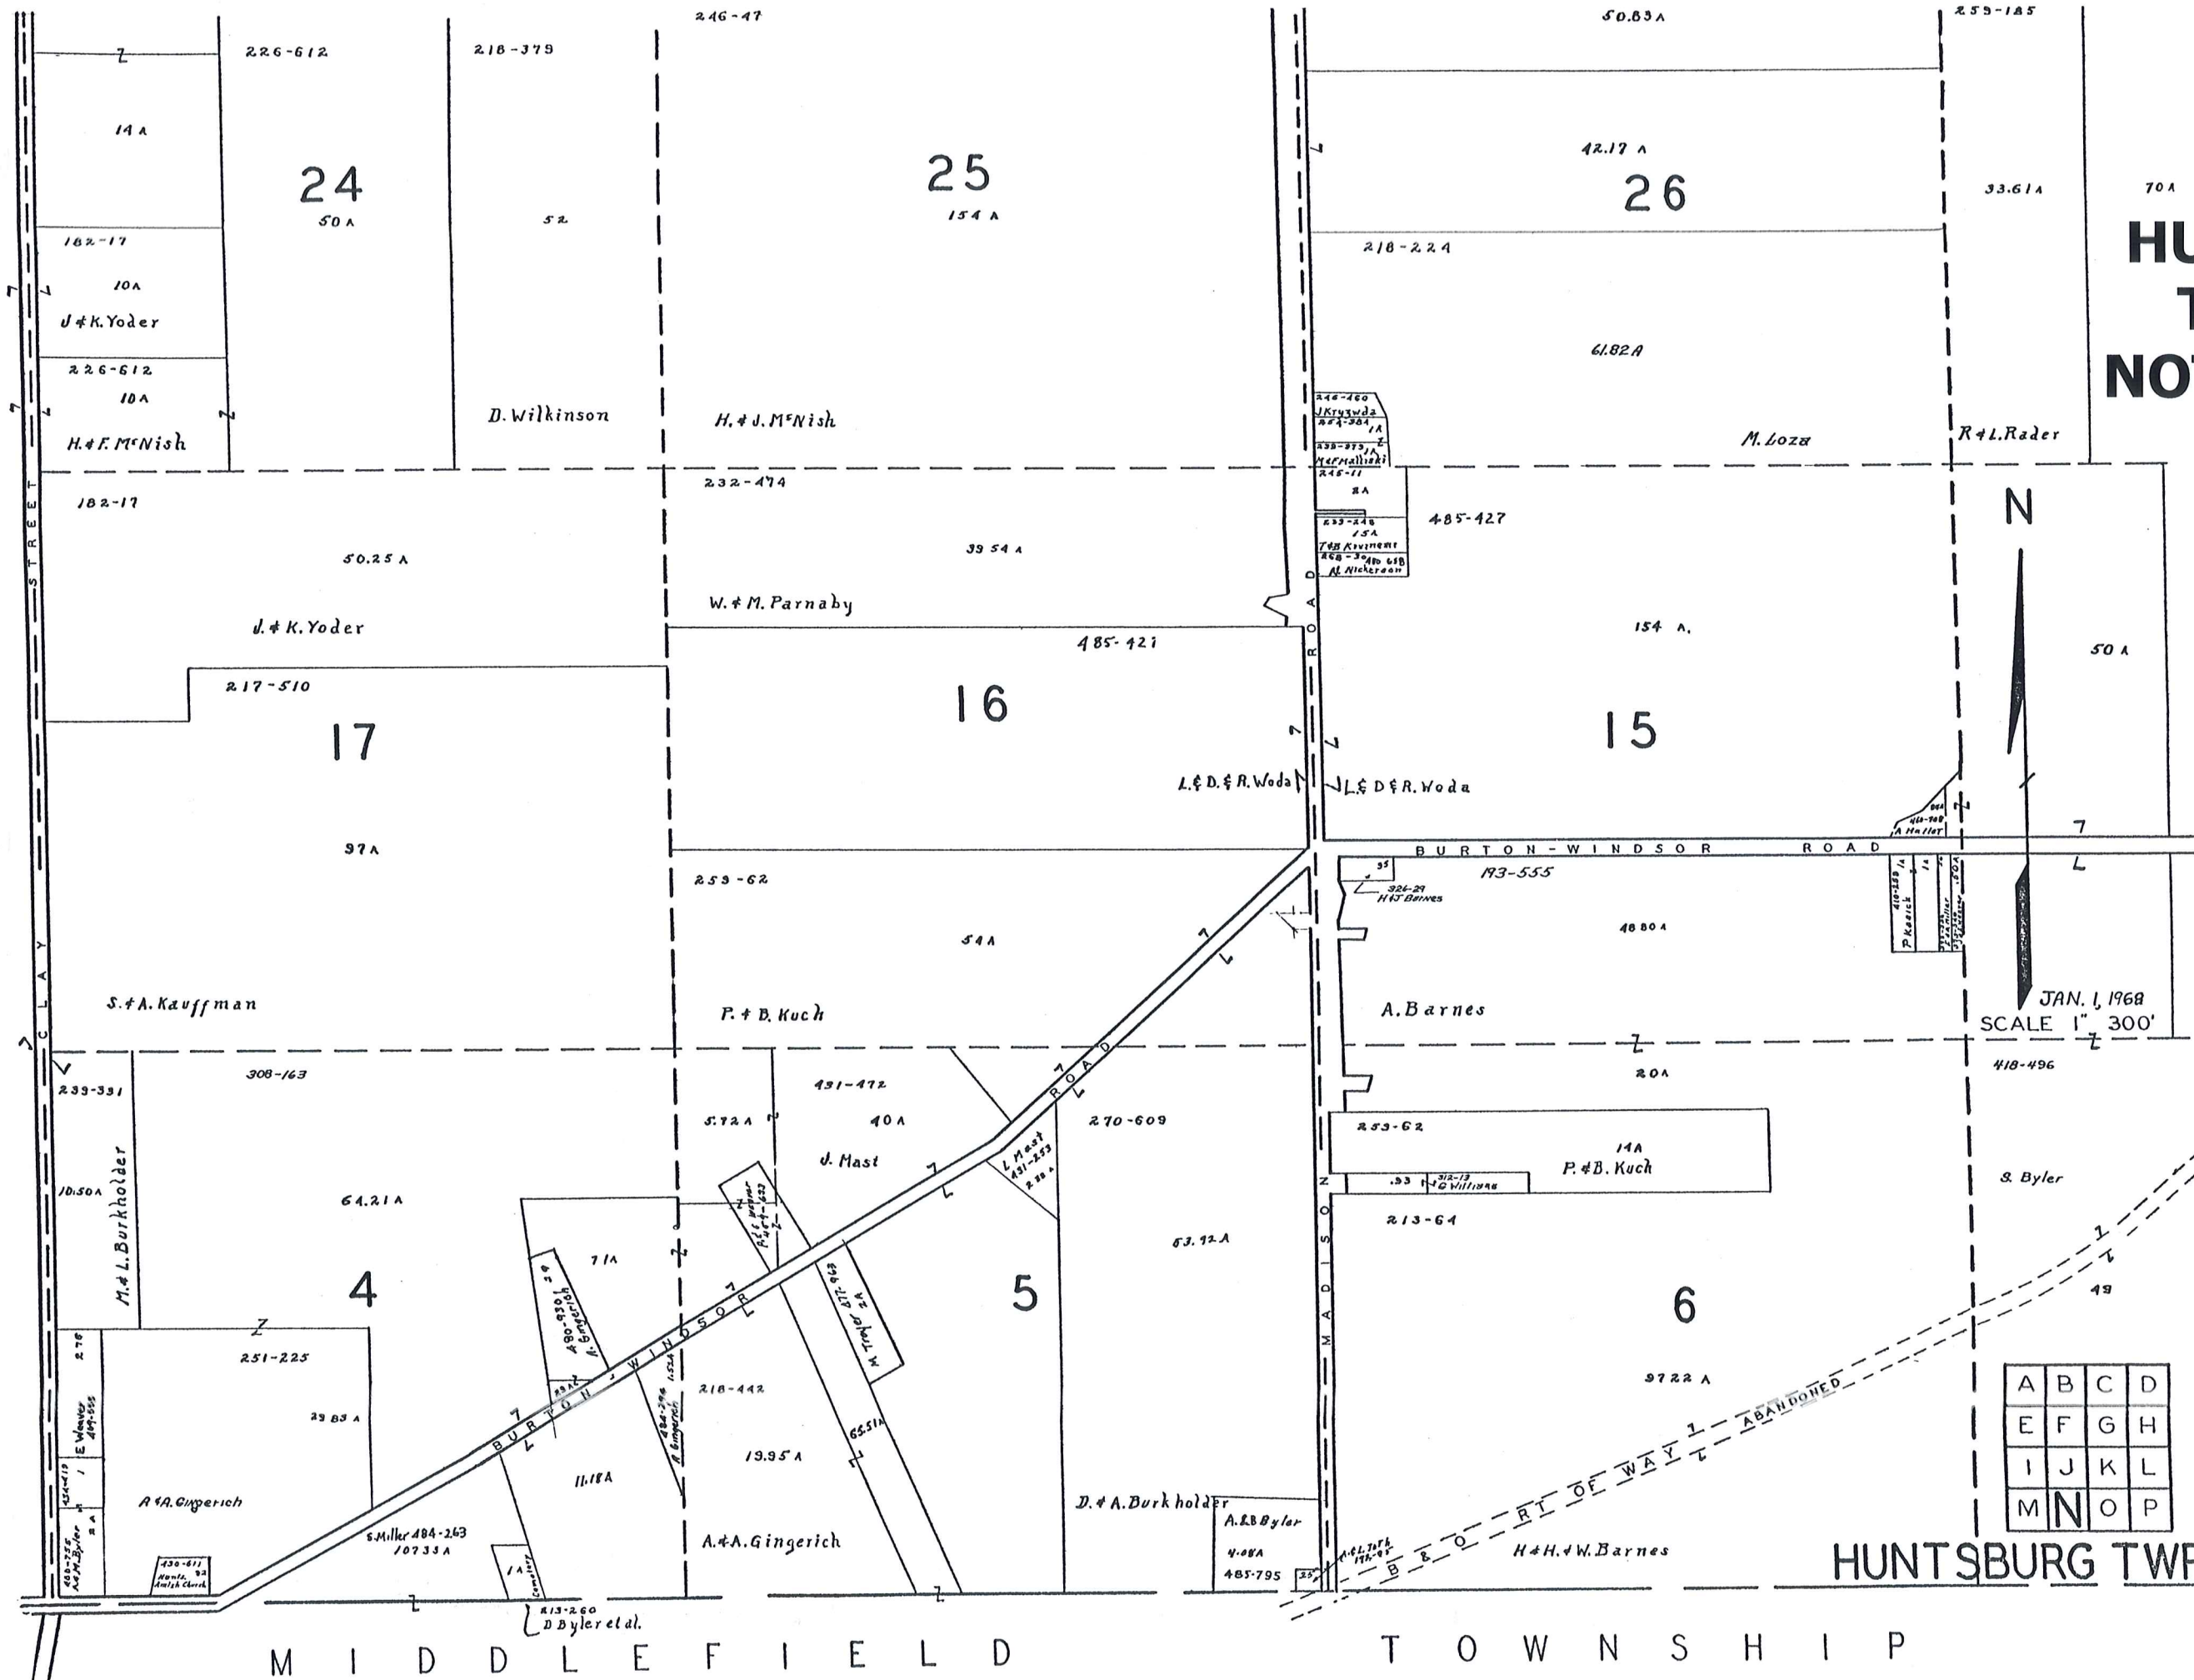

HUNTSBURG TWP - N NOT TO SCALE 1968

M I D D L E F I E L D T O W N S H I P

HUNTSBURG TWP