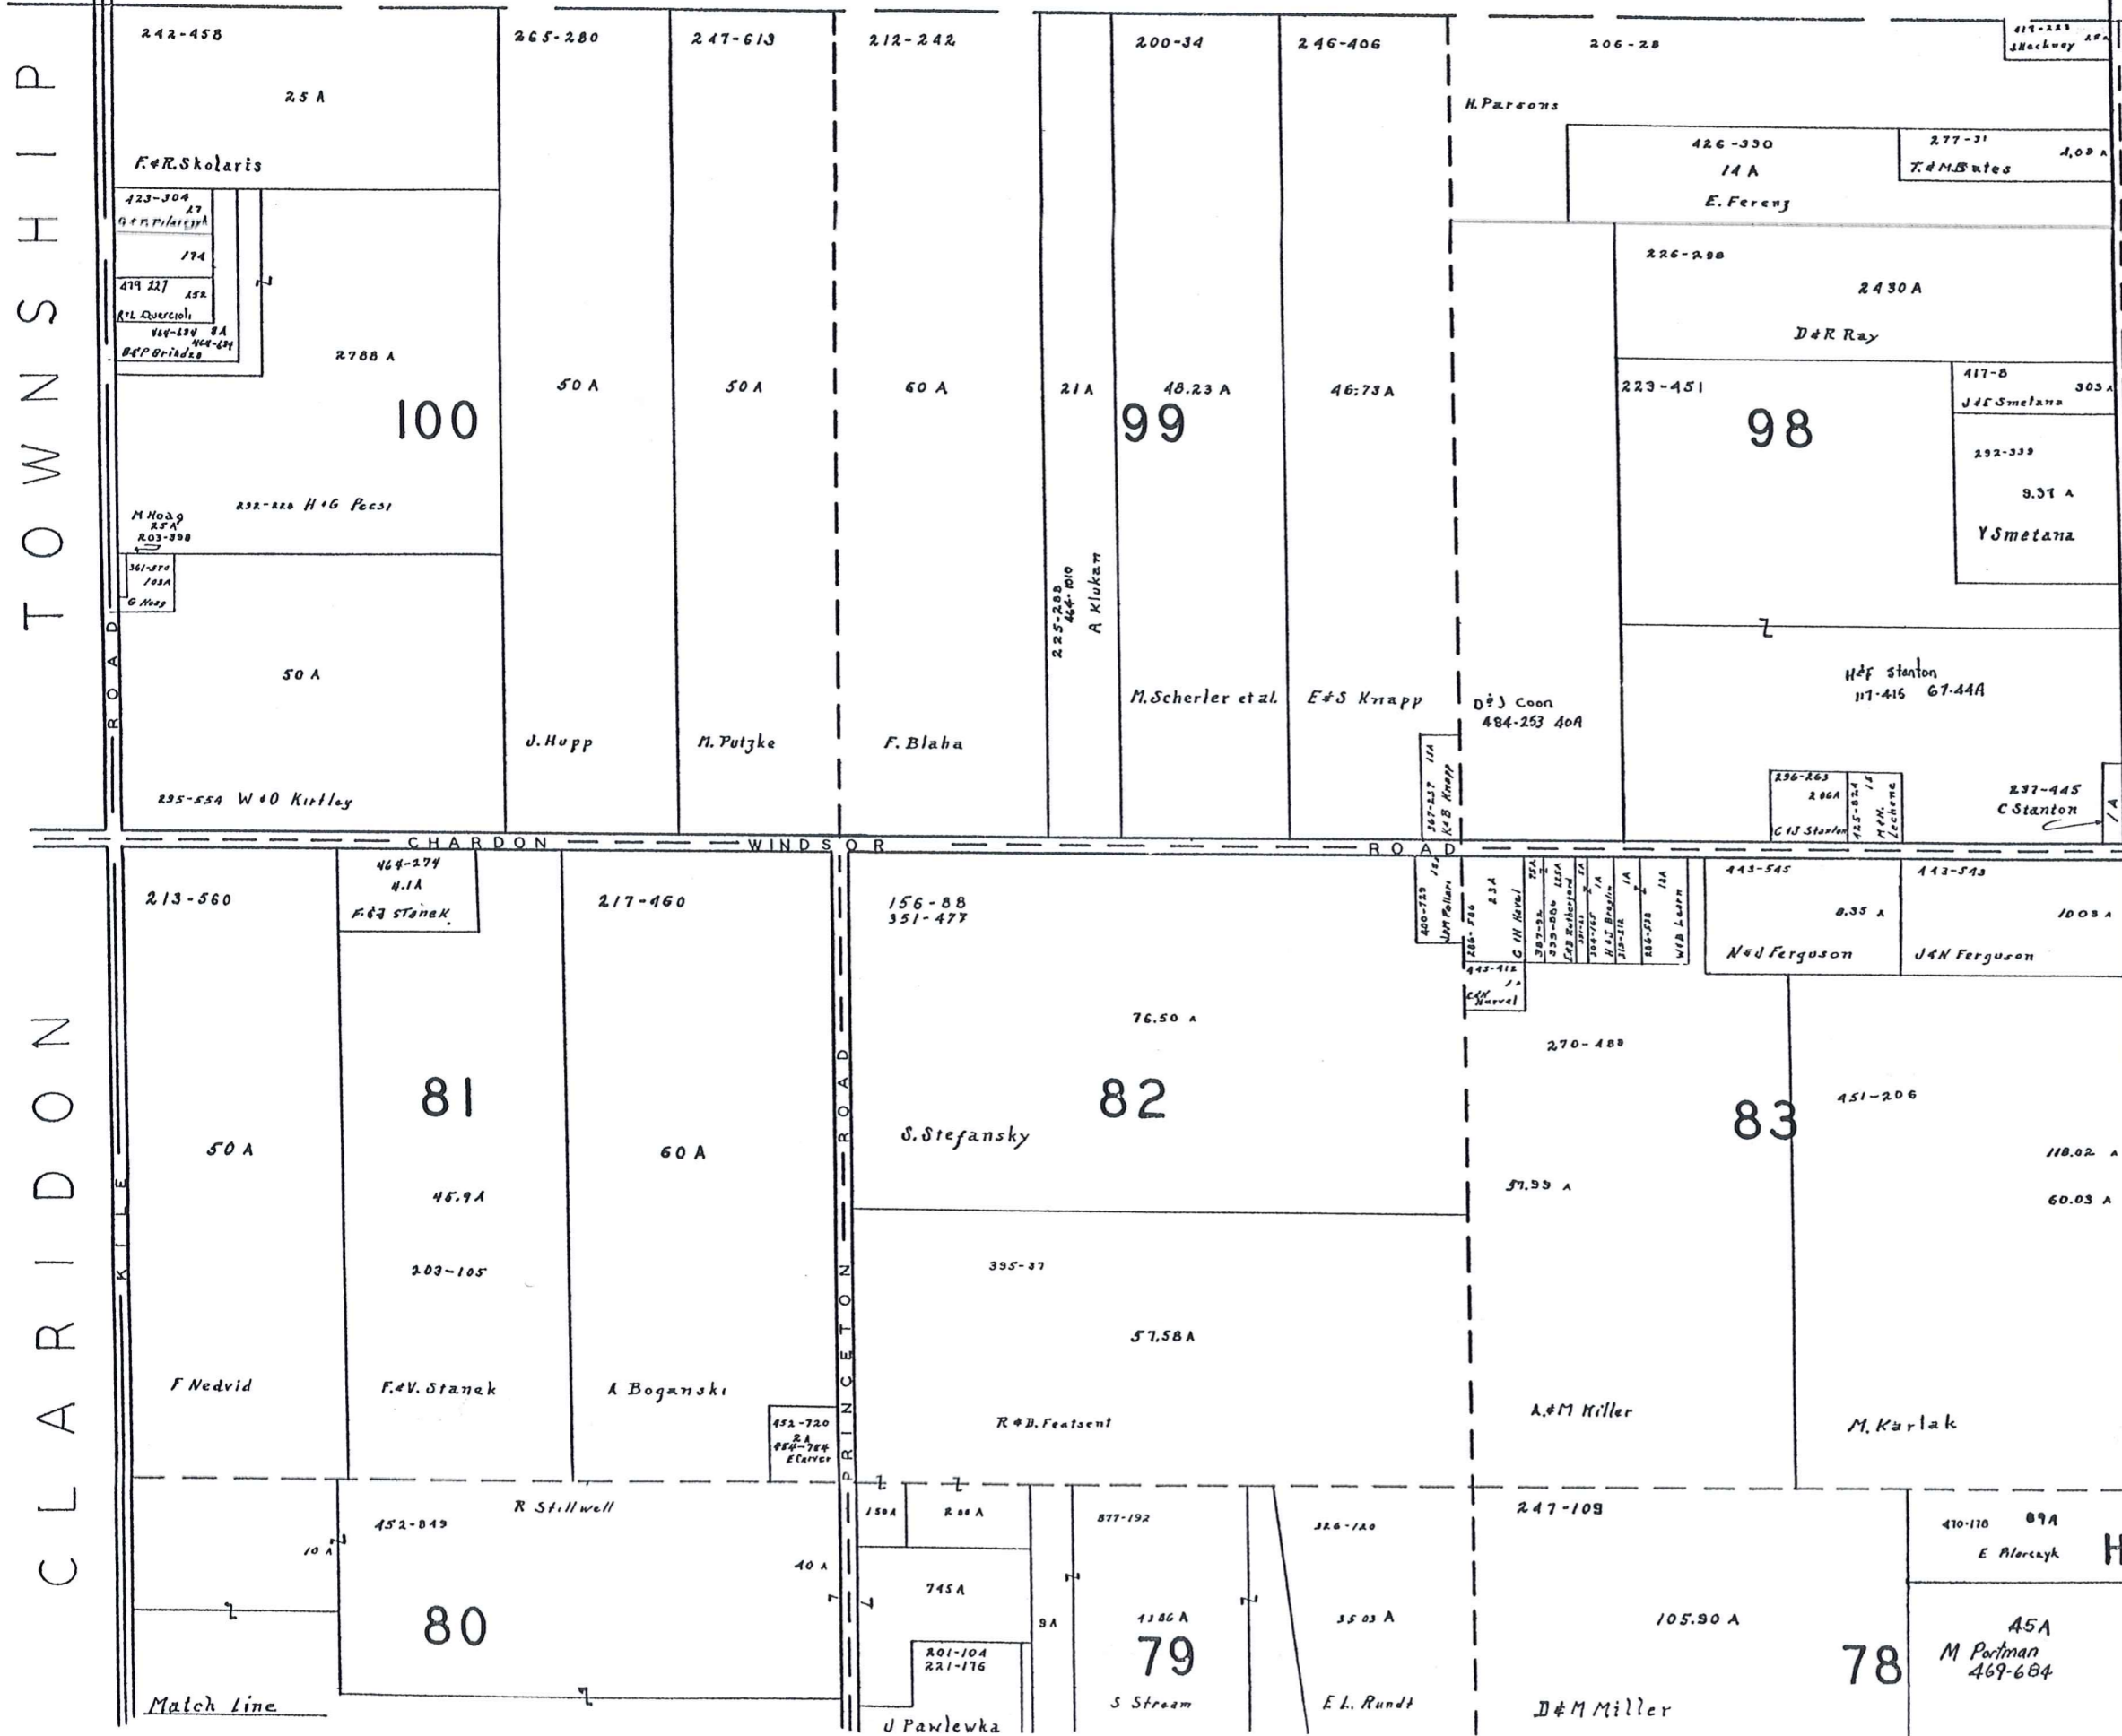

MONTVILLE TOWNSHIP

TOWNSHIP

HUNTSBURG
TWP - A
NOT TO SCALE
1968

CLARIDON

SCALE 1 300
JAN. 1968

A	B	C	D
E	F	G	H
I	J	K	L
M	N	O	P

HUNTSBURG TWP