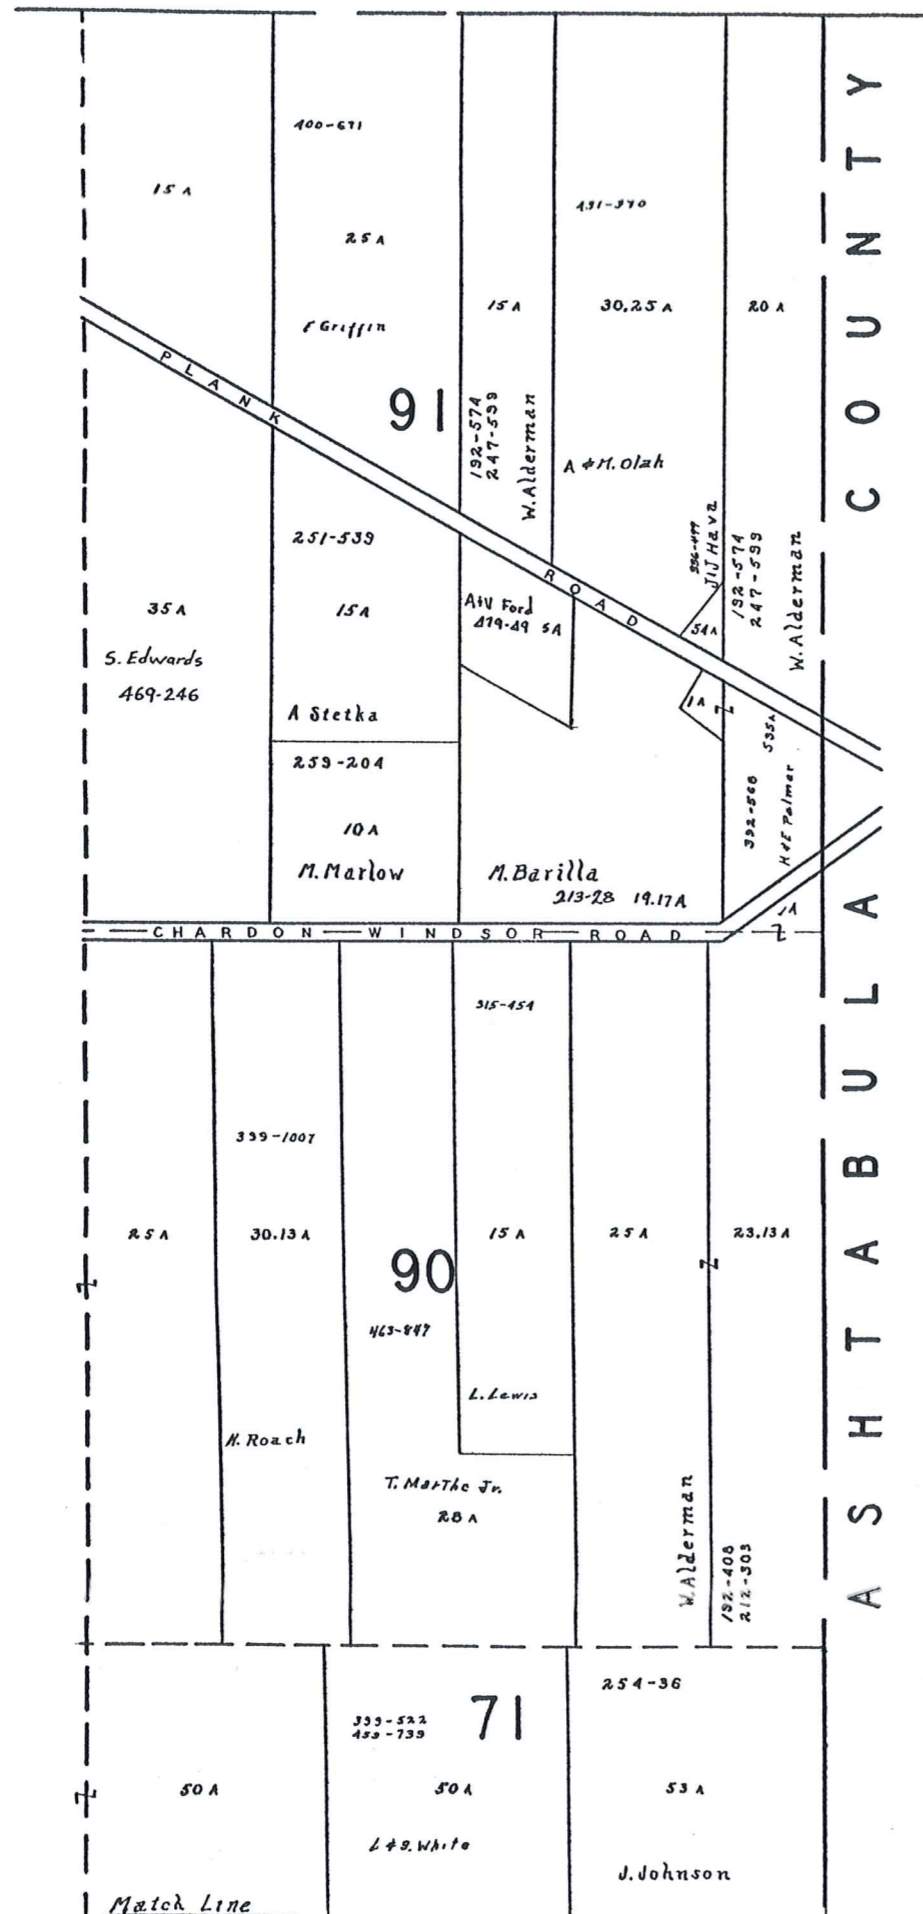

MONTVILLE TOWNSHIP

TOWNSHIP

HUNTSBURG
TWP - A
NOT TO SCALE
1968

CLARIDON

SCALE 1 300
JAN. 1968

A	B	C	D
E	F	G	H
I	J	K	L
M	N	O	P

HUNTSBURG TWP

M O N T V I L L E T O W N S H I P

**HUNTSBURG
TWP - C
NOT TO SCALE
1968**

A	B	C	D
E	F	G	H
I	J	K	L
M	N	O	P

HUNTSBURG TWP.

MONTVILLE TWP.

**HUNTSBURG
TWP - D
NOT TO SCALE
1968**

SCALE 1"=300'
JAN. 1, 1968

A	B	C	D
E	F	G	H
I	J	K	L
M	N	O	P

HUNTSBURG TWP.