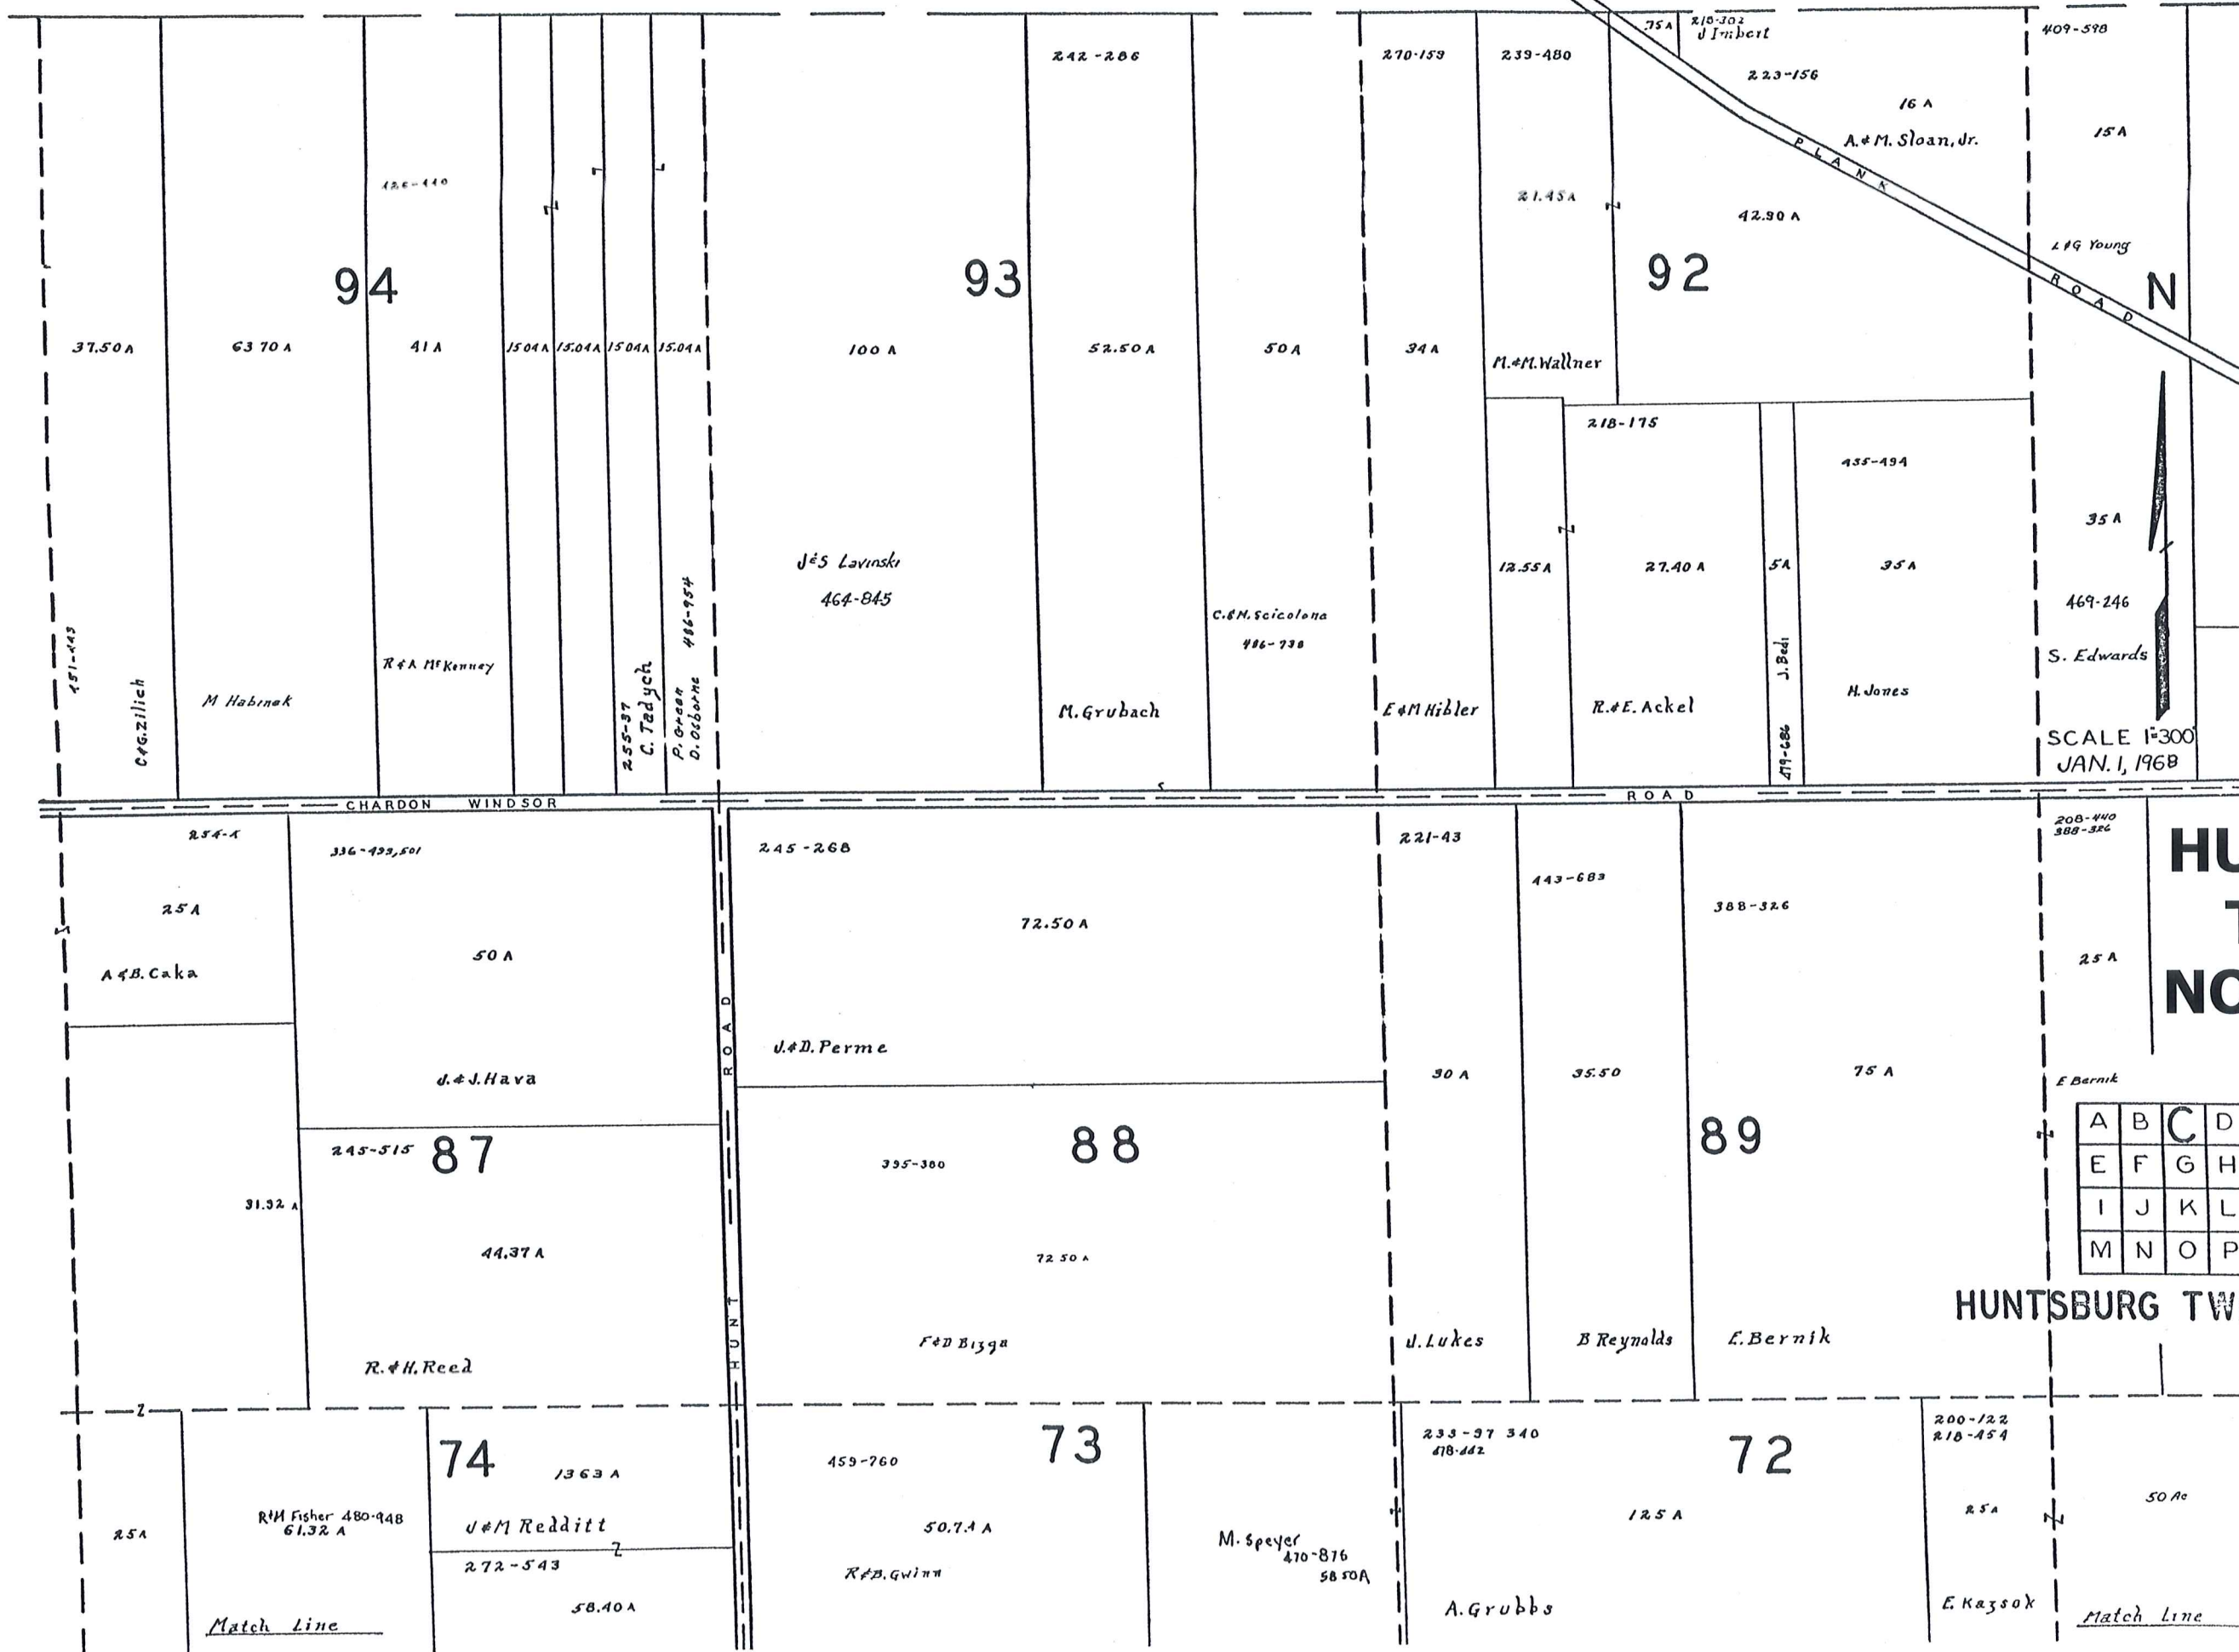

**HUNTSBURG
TWP - C
NOT TO SCALE
1968**

A	B	C	D
E	F	G	H
I	J	K	L
M	N	O	P

HUNTSBURG TWP.

MONTVILLE TWP.

**HUNTSBURG
TWP - D
NOT TO SCALE
1968**

SCALE 1"=300'
JAN. 1, 1968

A	B	C	D
E	F	G	H
I	J	K	L
M	N	O	P

HUNTSBURG TWP.

SCALE 1" = 300'
JAN. 1, 1968

A	B	C	D
E	F	G	H
I	J	K	L
M	N	O	P

HUNTSBURG TWP.

**HUNTSBURG
TWP - F
NOT TO SCALE
1968**

SEE DETAIL OF CENTER
Q8 CENTER

MAYFIELD ROAD U.S. 322

ROAD

HUNTSBURG TWP - H NOT TO SCALE 1968

SCALE 1" = 300'
JAN. 1, 1968

A	B	C	D
E	F	G	H
I	J	K	L
M	N	O	P

HUNTSBURG TWP