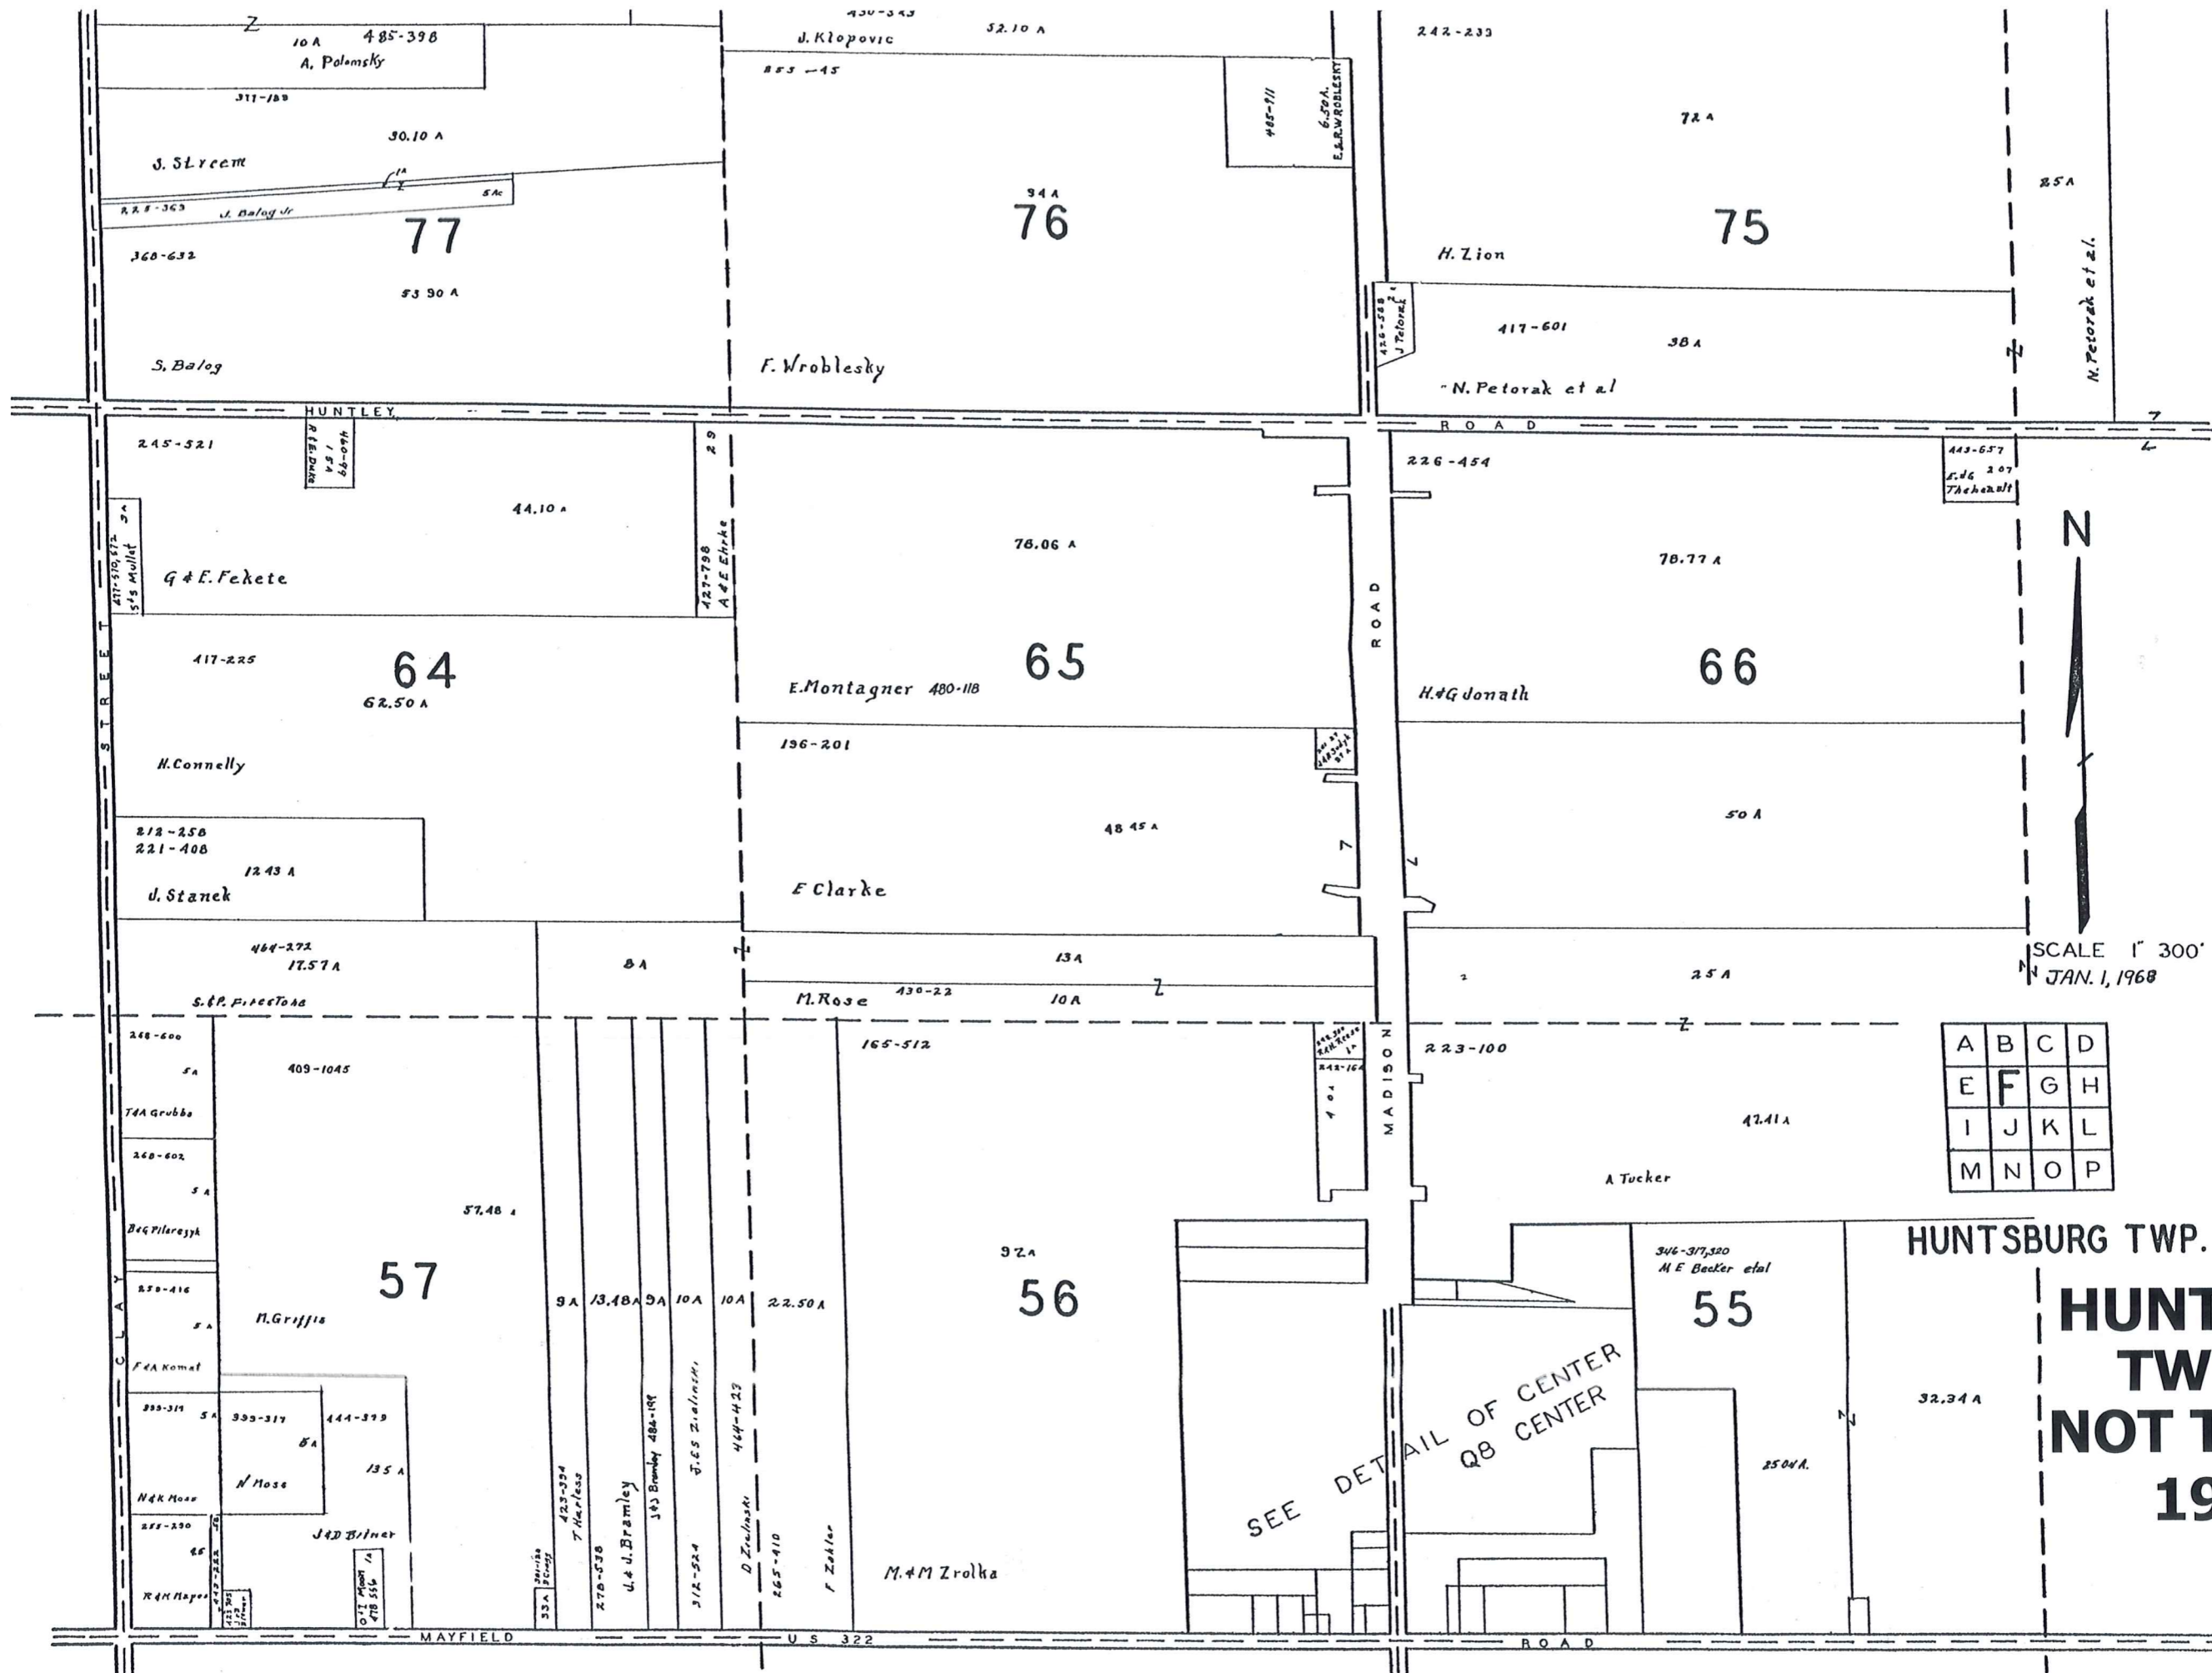

**HUNTSBURG
TWP - C
NOT TO SCALE
1968**

A	B	C	D
E	F	G	H
I	J	K	L
M	N	O	P

HUNTSBURG TWP.

MONTVILLE TWP.

**HUNTSBURG
TWP - D
NOT TO SCALE
1968**

SCALE 1"=300'
JAN. 1, 1968

A	B	C	D
E	F	G	H
I	J	K	L
M	N	O	P

HUNTSBURG TWP.

SCALE 1" = 300'
JAN. 1, 1968

A	B	C	D
E	F	G	H
I	J	K	L
M	N	O	P

HUNTSBURG TWP.

**HUNTSBURG
TWP - F
NOT TO SCALE
1968**

SEE DETAIL OF CENTER
Q8 CENTER

MAYFIELD ROAD U.S. 322

ROAD

HUNTSBURG TWP - H NOT TO SCALE 1968