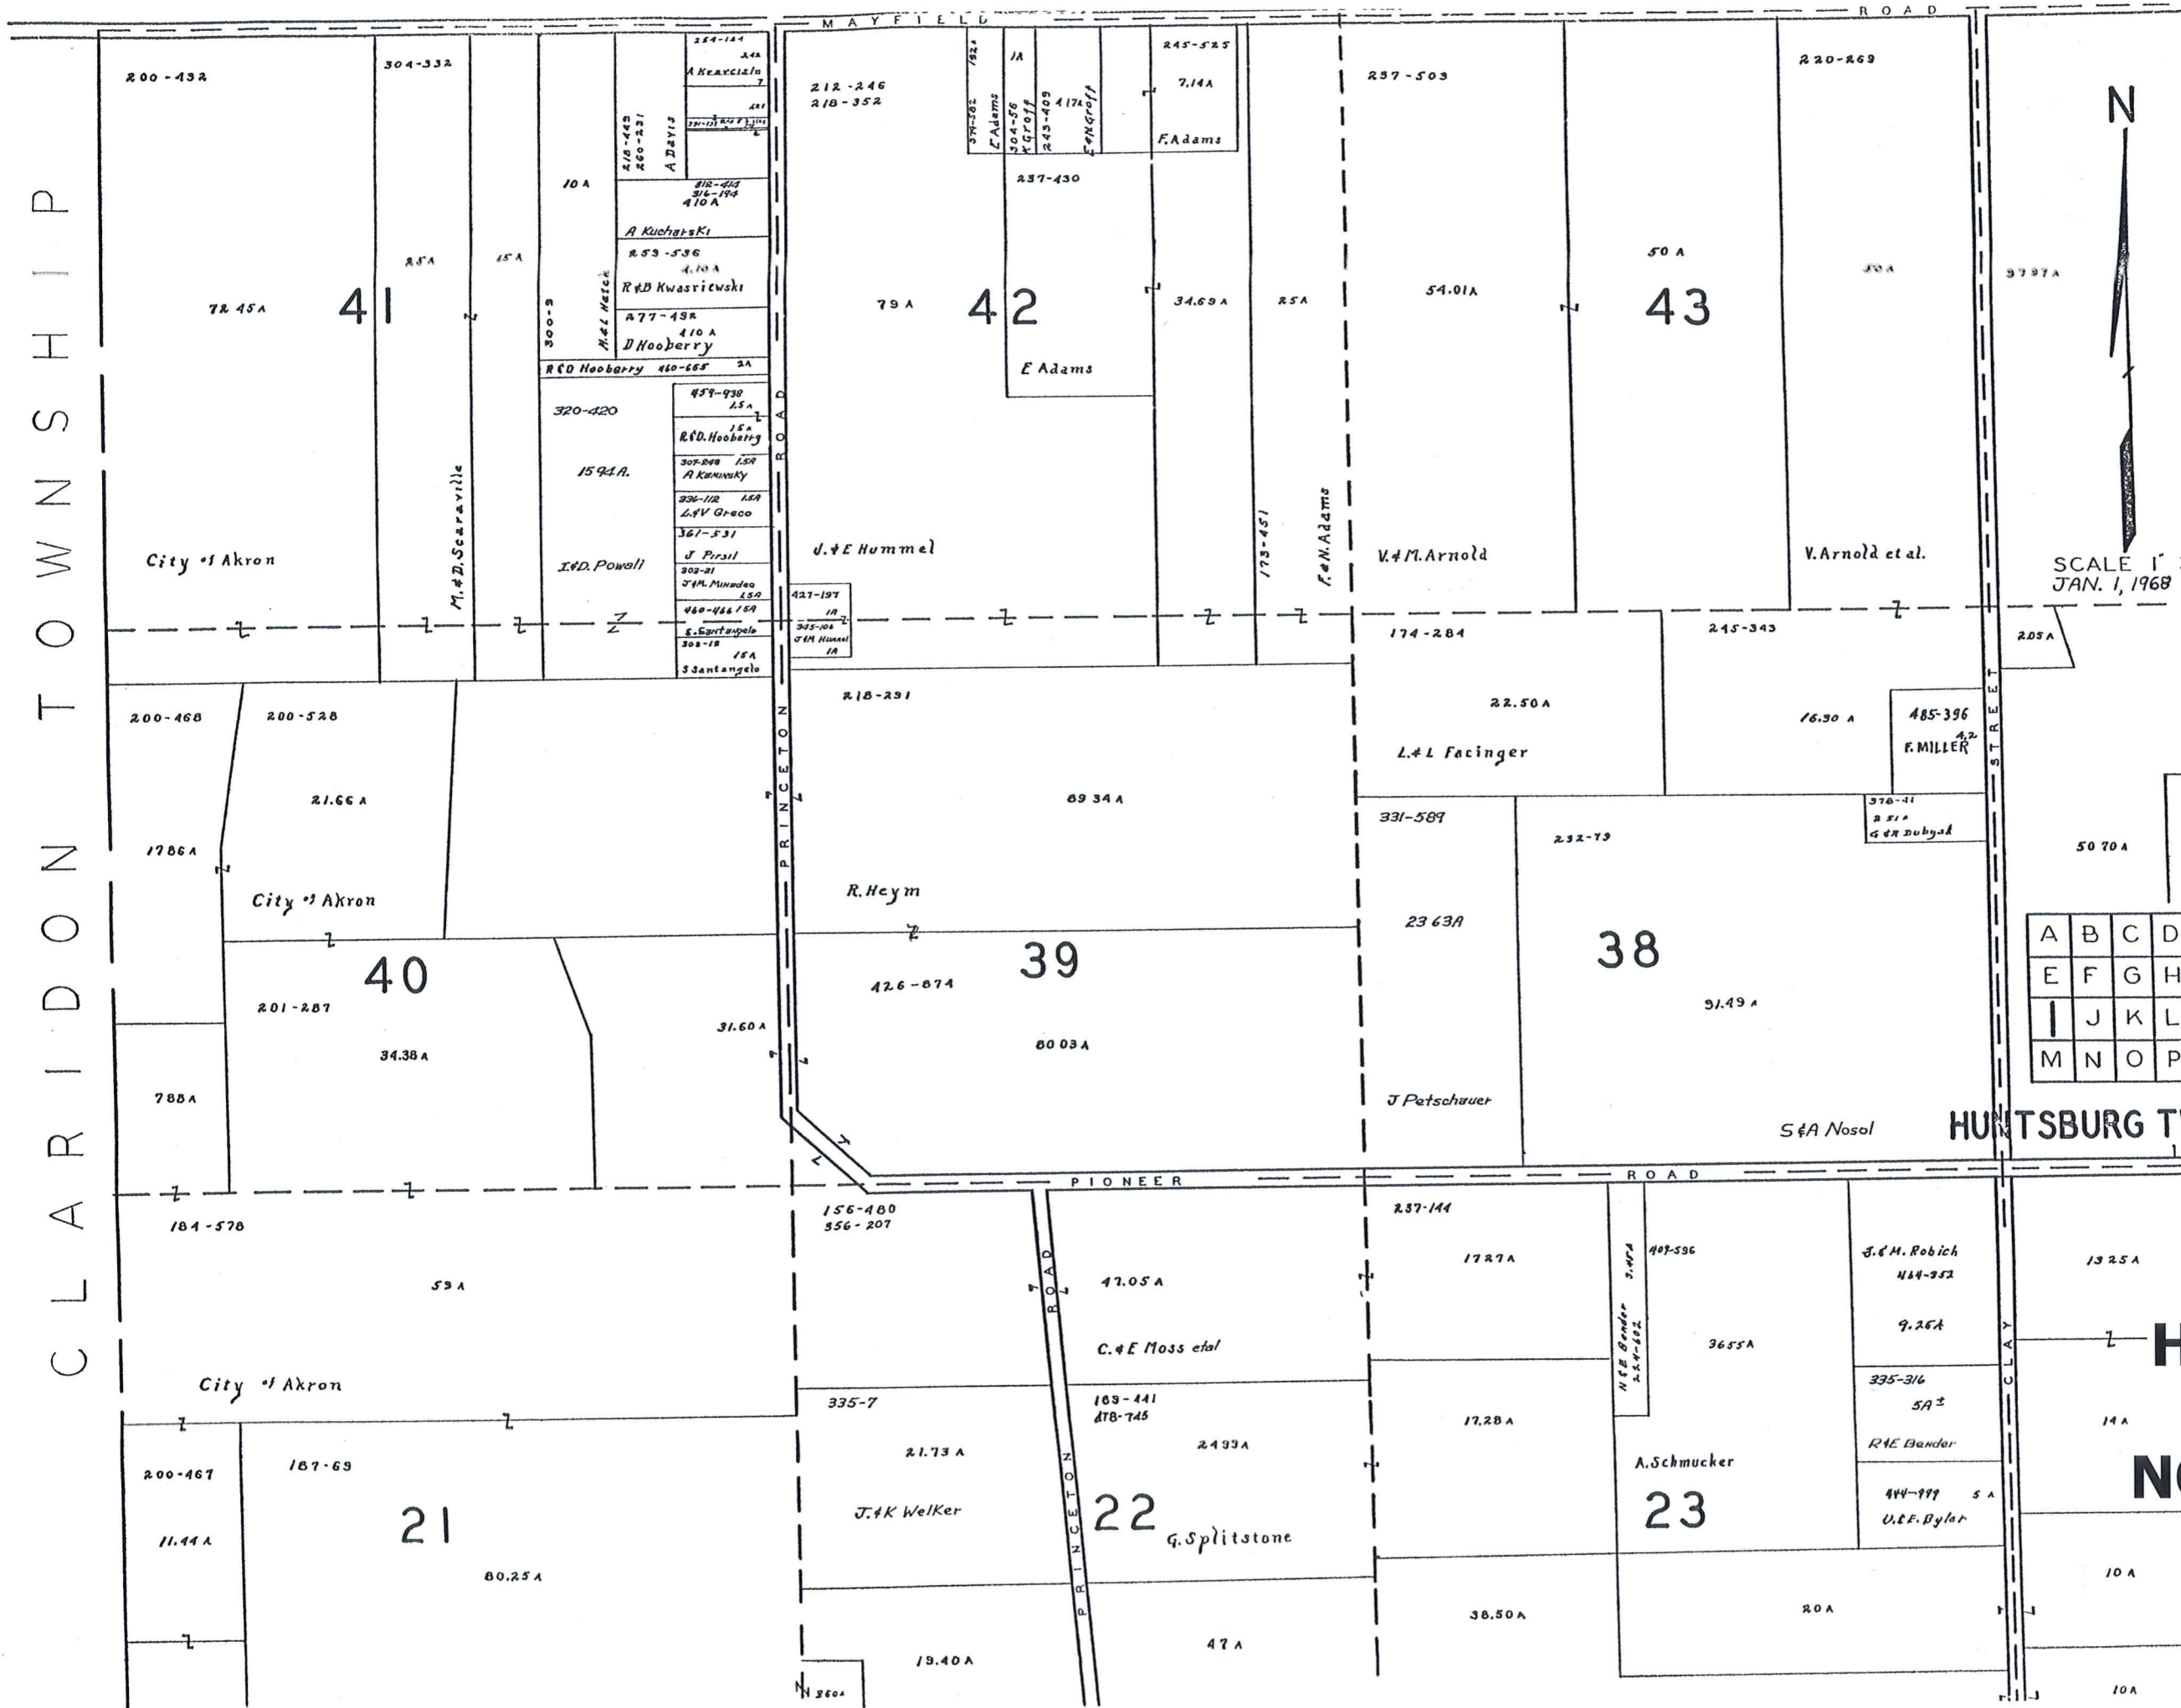

CLARIDON TOWNSHIP

SCALE 1" = 300
JAN. 1, 1968

A	B	C	D
E	F	G	H
I	J	K	L
M	N	O	P

HUNTSBURG TWP

**HUNTSBURG
TWP - I
NOT TO SCALE
1968**